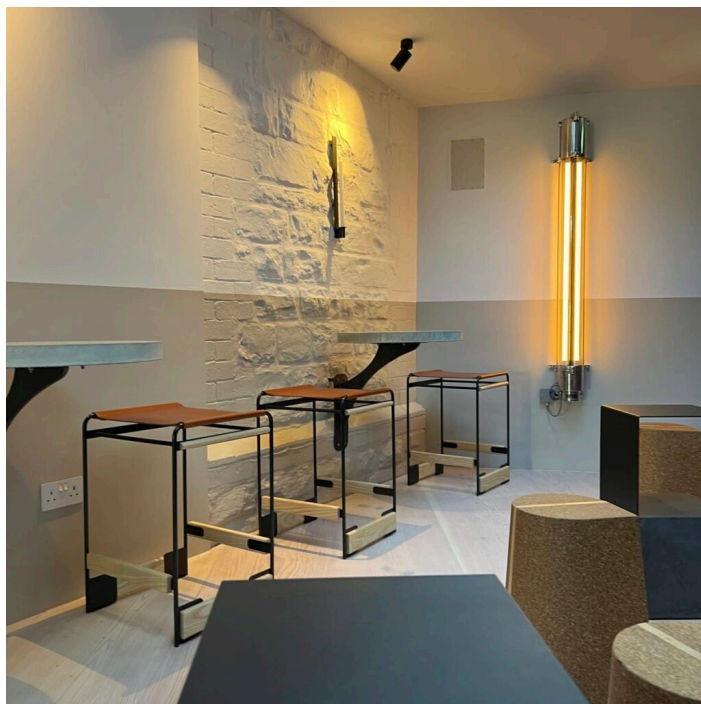

Trainspotters

T: +44 (0)1453 756677
E: info@trainspotters.co.uk
W: www.trainspotters.co.uk

1