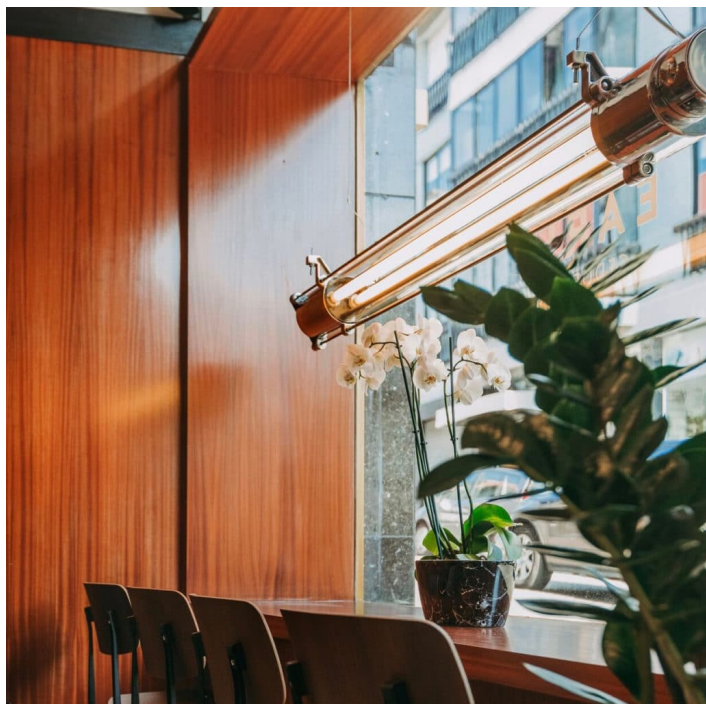

Trainspotters

T: +44 (0)1453 756677
E: info@trainspotters.co.uk
W: www.trainspotters.co.uk

1